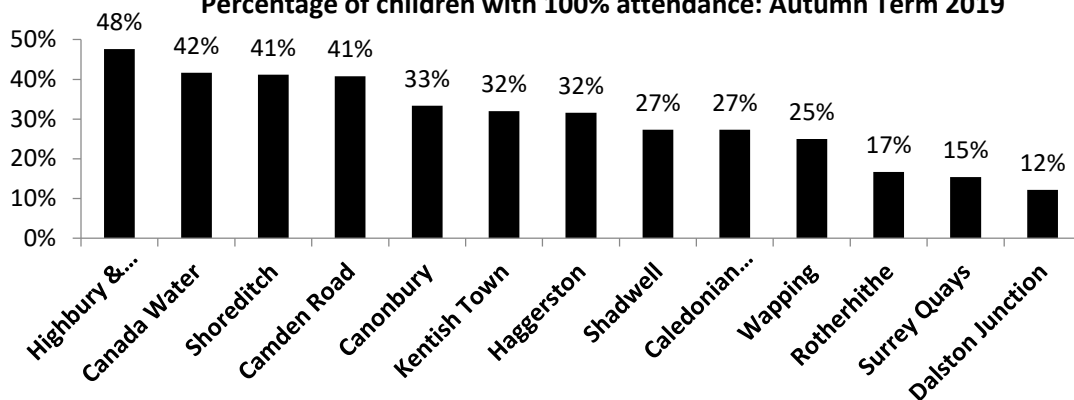

Attendance & Punctuality Performance

Rank	Class	Autumn term	Last week 09 Dec 19
1	Highbury & Islington	98.0%	96.7%
2	Caledonian Road	97.4%	95.5%
3	Kentish Town	97.2%	94.4%
4	Rotherhithe	96.3%	89.6%
5	Camden Road	96.3%	94.8%
6	Shadwell	96.3%	97.3%
7	Dalston Junction	95.9%	93.3%
8	Wapping	95.9%	87.9%
9	Canonbury	95.7%	91.3%
10	Haggerston	95.3%	94.2%
11	Canada Water	94.8%	87.5%
12	Surrey Quays	94.5%	81.9%
13	Shoreditch	91.7%	89.4%
	Whole School	95.8%	95.7%

League ranking

The attendance league is ranked by how each class has performed over the term. Each term the class with the highest attendance level for the term receives an award.

Most recent performance

The league table also shows each class' most recent attendance level, i.e. attendance level for the previous week.

Percentage of children with 100% attendance: Autumn Term 2019